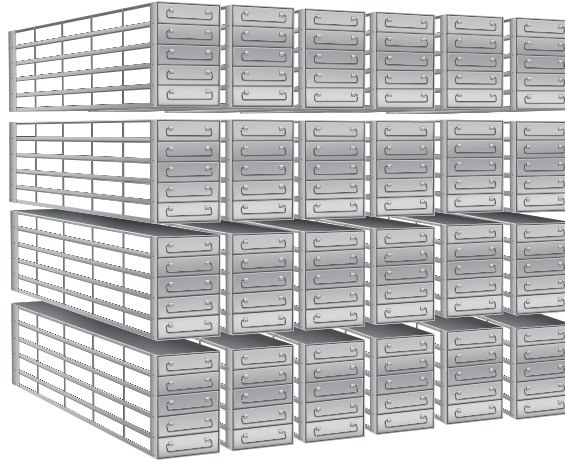

Blizzard[®] NU-99728J

Capacity: 25.7 ft³ [728 L]

20 Racks (5 Rows x 5 Columns)

500 Boxes (2 in [5 cm])

50,000 Vials (2 mL)

Electrical:

115V / 60Hz
220V / 60Hz
230V / 50Hz

Unit Depth: 38.6 in [980 mm]
Shelf Depth: 26.8 in [680 mm]

Blizzard[®] NU-99729VFT

Capacity: 25.75 ft³ [729 L]

20 Racks (5 Rows x 5 Columns)

500 Boxes (2 in [5 cm])

50,000 Vials (2 mL)

Electrical:

100-230 V
50-60 Hz
15-20 A

Unit Depth: 38.9 in [988 mm]
Shelf Depth: 26.8 in [680 mm]

Blizzard[®] NU-99828J

Capacity: 29.2 ft³ [828 L]

24 Racks (5 Rows x 5 Columns)

600 Boxes (2 in [5 cm])

60,000 Vials (2 mL)

Electrical:

220V / 60Hz

230V / 50Hz

Unit Depth: 38.6 in [980 mm]

Shelf Depth: 26.8 in [680 mm]

Blizzard[®] NU-99420J

Capacity: 14.8 ft³ [420 L]

27 Racks (10 Rows x 1 Column)

270 Boxes (2 in [5 cm])

27,000 Vials (2 mL)

Unit Depth: 34.3 in [870 mm]