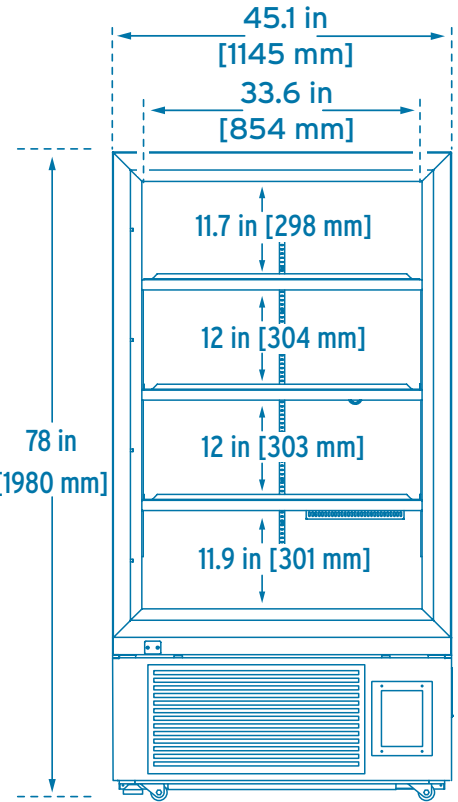

Blizzard[®] NU-99338J

Capacity: 11.9 ft³ [338 L]

12* Racks (6x 4 Rows / 4 Columns)
(6x 5 Rows / 4 Columns)

216 Boxes (2 in [5 cm])

21,600 Vials (2 mL)

Electrical:

115V / 60Hz
220V / 60Hz
230V / 50Hz

Unit Depth: 35.2 in [894 mm]
Shelf Depth: 23.4 in [595 mm]

Blizzard[®] NU-99729VFT

Capacity: 25.75 ft³ [729 L]

20 Racks (5 Rows x 5 Columns)

500 Boxes (2 in [5 cm])

50,000 Vials (2 mL)

Electrical:

100-230 V
50-60 Hz
15-20 A

Unit Depth: 38.9 in [988 mm]
Shelf Depth: 26.8 in [680 mm]

Blizzard[®] NU-99828J

Capacity: 29.2 ft³ [828 L]

24 Racks (5 Rows x 5 Columns)

600 Boxes (2 in [5 cm])

60,000 Vials (2 mL)

Electrical:

220V / 60Hz

230V / 50Hz

Unit Depth: 38.6 in [980 mm]

Shelf Depth: 26.8 in [680 mm]

Blizzard[®] NU-99420J

Capacity: 14.8 ft³ [420 L]

27 Racks (10 Rows x 1 Column)

270 Boxes (2 in [5 cm])

27,000 Vials (2 mL)

Unit Depth: 34.3 in [870 mm]