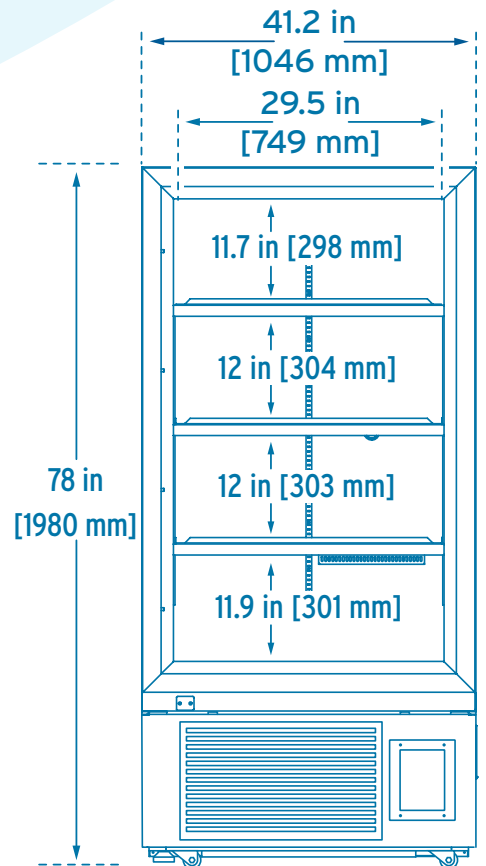

Blizzard[®] NU-99728J

Capacity: 25.7 ft³ [728 L]

20 Racks (5 Rows x 5 Columns)

500 Boxes (2 in [5 cm])

50,000 Vials (2 mL)

Electrical:

115V / 60Hz
220V / 60Hz
230V / 50Hz

Unit Depth: 38.6 in [980 mm]
Shelf Depth: 26.8 in [680 mm]

Blizzard[®] NU-99729VFT

Capacity: 25.75 ft³ [729 L]

20 Racks (5 Rows x 5 Columns)

500 Boxes (2 in [5 cm])

50,000 Vials (2 mL)

Electrical:

100-230 V
50-60 Hz
15-20 A

Unit Depth: 38.9 in [988 mm]
Shelf Depth: 26.8 in [680 mm]

Blizzard[®] NU-99828J

Capacity: 29.2 ft³ [828 L]

24 Racks (5 Rows x 5 Columns)

600 Boxes (2 in [5 cm])

60,000 Vials (2 mL)

Electrical:

220V / 60Hz

230V / 50Hz

Unit Depth: 38.6 in [980 mm]

Shelf Depth: 26.8 in [680 mm]

Blizzard[®] NU-99420J

Capacity: 14.8 ft³ [420 L]

27 Racks (10 Rows x 1 Column)

270 Boxes (2 in [5 cm])

27,000 Vials (2 mL)

Unit Depth: 34.3 in [870 mm]