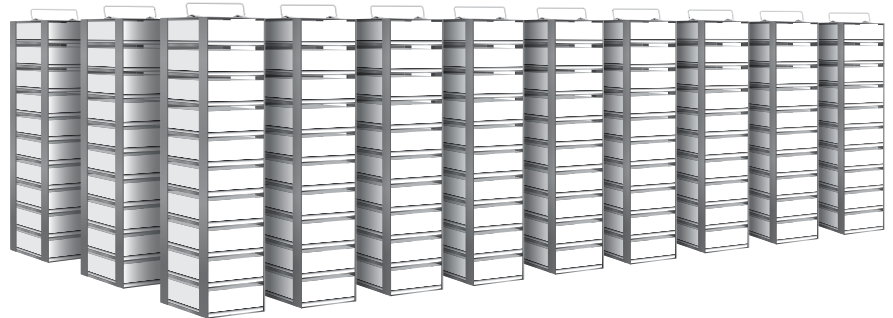

Blizzard[®] NU-99729VFT

Capacity: 25.75 ft³ [729 L]

20 Racks (5 Rows x 5 Columns)

500 Boxes (2 in [5 cm])

50,000 Vials (2 mL)

Electrical:

100-230 V
50-60 Hz
15-20 A

Unit Depth: 38.9 in [988 mm]
Shelf Depth: 26.8 in [680 mm]

Blizzard[®] NU-99828J

Capacity: 29.2 ft³ [828 L]

24 Racks (5 Rows x 5 Columns)

600 Boxes (2 in [5 cm])

60,000 Vials (2 mL)

Electrical:

220V / 60Hz

230V / 50Hz

Unit Depth: 38.6 in [980 mm]

Shelf Depth: 26.8 in [680 mm]

Blizzard[®] NU-99420J

Capacity: 14.8 ft³ [420 L]

27 Racks (10 Rows x 1 Column)

270 Boxes (2 in [5 cm])

27,000 Vials (2 mL)

Unit Depth: 34.3 in [870 mm]