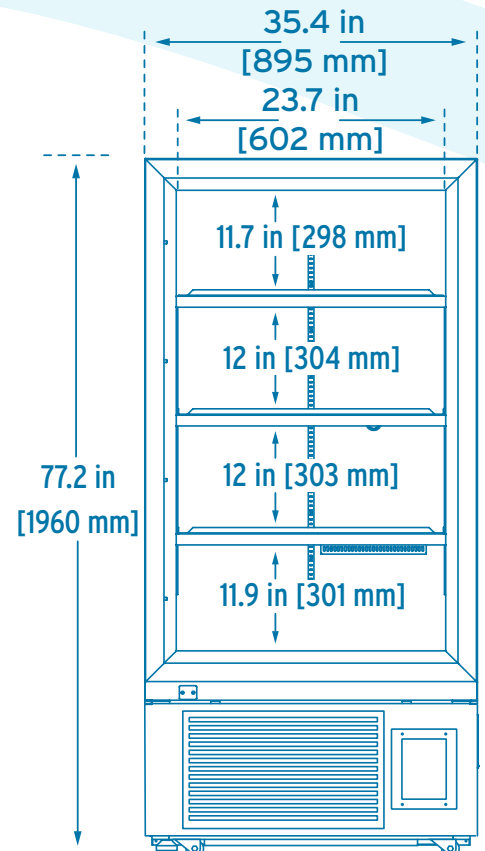

Blizzard[®] NU-99338J

Capacity: 11.9 ft³ [338 L]

12* Racks (6x 4 Rows / 4 Columns)
(6x 5 Rows / 4 Columns)

216 Boxes (2 in [5 cm])

21,600 Vials (2 mL)

Electrical:

115V / 60Hz
220V / 60Hz
230V / 50Hz

Unit Depth: 35.2 in [894 mm]
Shelf Depth: 23.4 in [595 mm]

Blizzard[®] NU-99578J

Capacity: 20.4 ft³ [578 L]

16 Racks (5 Rows x 5 Columns)

400 Boxes (2 in [5 cm])

40,000 Vials (2 mL)

Electrical:

115V / 60Hz
220V / 60Hz
230V / 50Hz

Unit Depth: 38.6 in [980 mm]
Shelf Depth: 26.8 in [680 mm]

Blizzard[®] NU-99728J

Capacity: 25.7 ft³ [728 L]

20 Racks (5 Rows x 5 Columns)

500 Boxes (2 in [5 cm])

50,000 Vials (2 mL)

Electrical:

115V / 60Hz
220V / 60Hz
230V / 50Hz

Unit Depth: 38.6 in [980 mm]
Shelf Depth: 26.8 in [680 mm]

Blizzard[®] NU-99729VFT

Capacity: 25.75 ft³ [729 L]

20 Racks (5 Rows x 5 Columns)

500 Boxes (2 in [5 cm])

50,000 Vials (2 mL)

Electrical:

100-230 V
50-60 Hz
15-20 A

Unit Depth: 38.9 in [988 mm]
Shelf Depth: 26.8 in [680 mm]