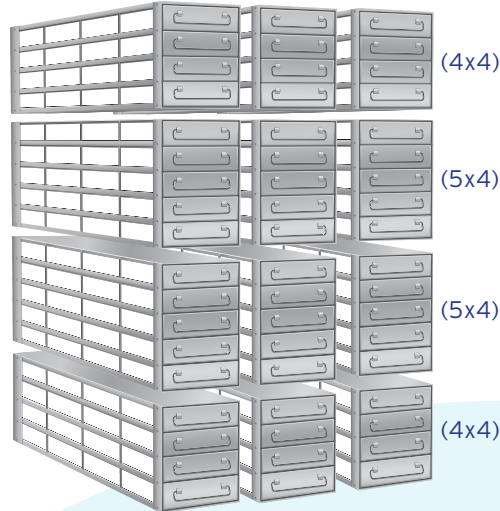

2" [5 cm] Box
can hold up to
100 2mL vials

Blizzard[®] NU-99100J Capacity: 3.5 ft³ [100 L]

4 Racks (5 Rows x 3 Columns)

60 Boxes (2 in [5 cm])

6000 Vials (2 mL)

Electrical:
115V / 60Hz
230V / 50Hz

Unit Depth: 26 in [660 mm]
Shelf Depth: 16.7 in [424 mm]

Blizzard[®] NU-99338J

Capacity: 11.9 ft³ [338 L]

12* Racks (6x 4 Rows / 4 Columns)
(6x 5 Rows / 4 Columns)

216 Boxes (2 in [5 cm])

21,600 Vials (2 mL)

Electrical:

115V / 60Hz
220V / 60Hz
230V / 50Hz

Unit Depth: 35.2 in [894 mm]
Shelf Depth: 23.4 in [595 mm]

Blizzard[®] NU-99578J

Capacity: 20.4 ft³ [578 L]

16 Racks (5 Rows x 5 Columns)

400 Boxes (2 in [5 cm])

40,000 Vials (2 mL)

Electrical:

115V / 60Hz
220V / 60Hz
230V / 50Hz

Unit Depth: 38.6 in [980 mm]
Shelf Depth: 26.8 in [680 mm]

Blizzard[®] NU-99728J

Capacity: 25.7 ft³ [728 L]

20 Racks (5 Rows x 5 Columns)

500 Boxes (2 in [5 cm])

50,000 Vials (2 mL)

Electrical:

115V / 60Hz
220V / 60Hz
230V / 50Hz

Unit Depth: 38.6 in [980 mm]
Shelf Depth: 26.8 in [680 mm]