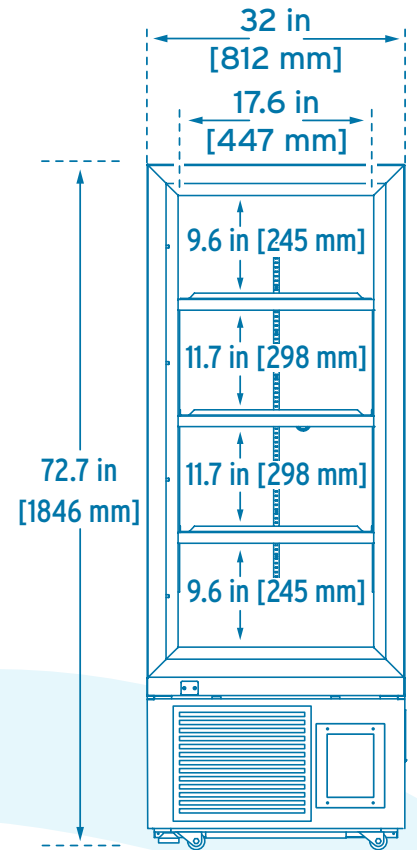

Blizzard[®] NU-99338J

Capacity: 11.9 ft³ [338 L]

12* Racks (6x 4 Rows / 4 Columns)
(6x 5 Rows / 4 Columns)

216 Boxes (2 in [5 cm])

21,600 Vials (2 mL)

Electrical:

115V / 60Hz
220V / 60Hz
230V / 50Hz

Unit Depth: 35.2 in [894 mm]
Shelf Depth: 23.4 in [595 mm]

Blizzard[®] NU-99578J

Capacity: 20.4 ft³ [578 L]

16 Racks (5 Rows x 5 Columns)

400 Boxes (2 in [5 cm])

40,000 Vials (2 mL)

Electrical:

115V / 60Hz
220V / 60Hz
230V / 50Hz

Unit Depth: 38.6 in [980 mm]
Shelf Depth: 26.8 in [680 mm]

Blizzard[®] NU-99728J

Capacity: 25.7 ft³ [728 L]

20 Racks (5 Rows x 5 Columns)

500 Boxes (2 in [5 cm])

50,000 Vials (2 mL)

Electrical:

115V / 60Hz
220V / 60Hz
230V / 50Hz

Unit Depth: 38.6 in [980 mm]
Shelf Depth: 26.8 in [680 mm]

Blizzard[®] NU-99729VFT

Capacity: 25.75 ft³ [729 L]

20 Racks (5 Rows x 5 Columns)

500 Boxes (2 in [5 cm])

50,000 Vials (2 mL)

Electrical:

100-230 V
50-60 Hz
15-20 A

Unit Depth: 38.9 in [988 mm]
Shelf Depth: 26.8 in [680 mm]