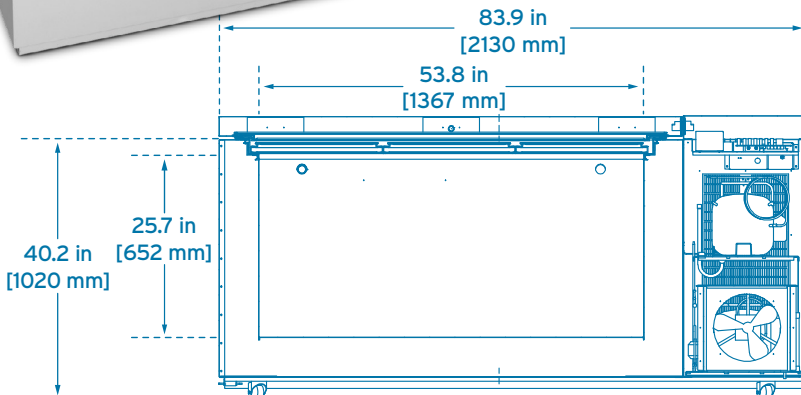

Blizzard[®] NU-99729VFT

Capacity: 25.75 ft³ [729 L]

20 Racks (5 Rows x 5 Columns)

500 Boxes (2 in [5 cm])

50,000 Vials (2 mL)

Electrical:

100-230 V
50-60 Hz
15-20 A

Unit Depth: 38.9 in [988 mm]
Shelf Depth: 26.8 in [680 mm]

Blizzard[®] NU-99828J

Capacity: 29.2 ft³ [828 L]

24 Racks (5 Rows x 5 Columns)

600 Boxes (2 in [5 cm])

60,000 Vials (2 mL)

Electrical:

220V / 60Hz

230V / 50Hz

Unit Depth: 38.6 in [980 mm]

Shelf Depth: 26.8 in [680 mm]

Blizzard[®] NU-99420J

Capacity: 14.8 ft³ [420 L]

27 Racks (10 Rows x 1 Column)

270 Boxes (2 in [5 cm])

27,000 Vials (2 mL)

Unit Depth: 34.3 in [870 mm]