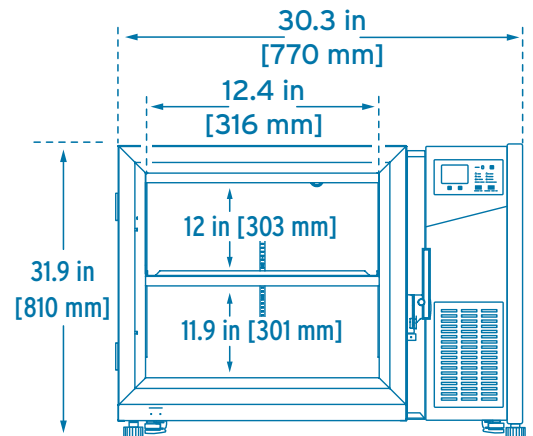

-86°C ULTRALOW FREEZER RACK CAPACITY

Why Use Freezer Racks?

If your ultralow freezer is being used to store small samples, storage racks and boxes provide a much more efficient use of internal space. Storage racks come in various sizes, usually denoted by the amount of rows and columns each rack can contain. The number of rows and columns needed will depend on the capacity of your unit.

2" [5 cm] Box
can hold up to
100 2mL vials

Blizzard[®] NU-99100J Capacity: 3.5 ft³ [100 L]

4 Racks (5 Rows x 3 Columns)

60 Boxes (2 in [5 cm])

6000 Vials (2 mL)

Electrical:
115V / 60Hz
230V / 50Hz

Unit Depth: 26 in [660 mm]
Shelf Depth: 16.7 in [424 mm]

Blizzard[®] NU-99338J

Capacity: 11.9 ft³ [338 L]

12* Racks (6x 4 Rows / 4 Columns)
(6x 5 Rows / 4 Columns)

216 Boxes (2 in [5 cm])

21,600 Vials (2 mL)

Electrical:

115V / 60Hz
220V / 60Hz
230V / 50Hz

Unit Depth: 35.2 in [894 mm]
Shelf Depth: 23.4 in [595 mm]

Blizzard[®] NU-99578J

Capacity: 20.4 ft³ [578 L]

16 Racks (5 Rows x 5 Columns)

400 Boxes (2 in [5 cm])

40,000 Vials (2 mL)

Electrical:

115V / 60Hz
220V / 60Hz
230V / 50Hz

Unit Depth: 38.6 in [980 mm]
Shelf Depth: 26.8 in [680 mm]