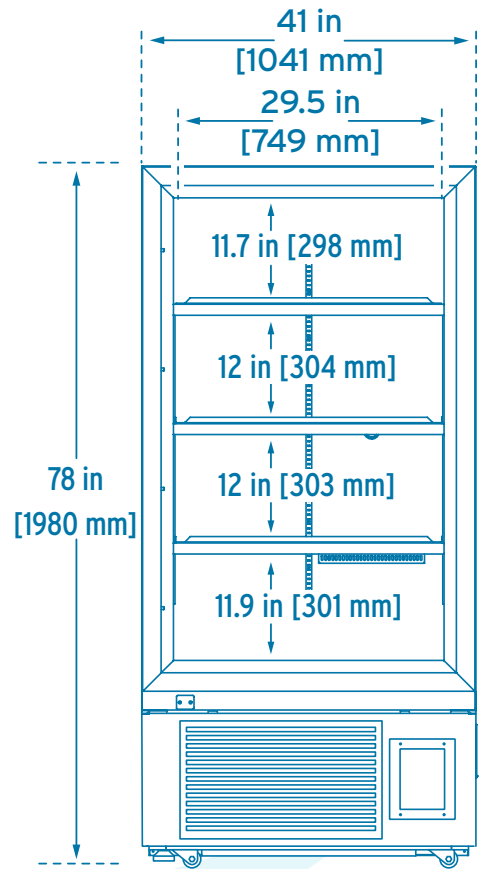

Blizzard[®] NU-99578J

Capacity: 20.4 ft³ [578 L]

16 Racks (5 Rows x 5 Columns)

400 Boxes (2 in [5 cm])

40,000 Vials (2 mL)

Electrical:

115V / 60Hz
220V / 60Hz
230V / 50Hz

Unit Depth: 38.6 in [980 mm]
Shelf Depth: 26.8 in [680 mm]

Blizzard[®] NU-99728J

Capacity: 25.7 ft³ [728 L]

20 Racks (5 Rows x 5 Columns)

500 Boxes (2 in [5 cm])

50,000 Vials (2 mL)

Electrical:

115V / 60Hz
220V / 60Hz
230V / 50Hz

Unit Depth: 38.6 in [980 mm]
Shelf Depth: 26.8 in [680 mm]

Blizzard[®] NU-99729VFT

Capacity: 25.75 ft³ [729 L]

20 Racks (5 Rows x 5 Columns)

500 Boxes (2 in [5 cm])

50,000 Vials (2 mL)

Electrical:

100-230 V
50-60 Hz
15-20 A

Unit Depth: 38.9 in [988 mm]
Shelf Depth: 26.8 in [680 mm]

Unit Depth: 38.6 in [980 mm]

Shelf Depth: 26.8 in [680 mm]

Blizzard[®] NU-99420J

Capacity: 14.8 ft³ [420 L]

27 Racks (10 Rows x 1 Column)

270 Boxes (2 in [5 cm])

27,000 Vials (2 mL)

Unit Depth: 34.3 in [870 mm]