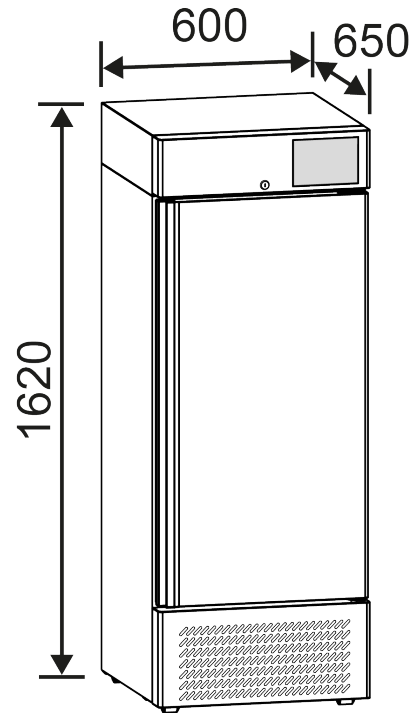

LF 270 W LITE

COLD THAT CARES
evermed

Color: **White**

Panel: **LITE**

- LED backlit control panel
- Temperature display resolution 0,1°C
- Audible and visual alarms
- Dry contact for alarms signal remoting

TECHNICAL FEATURES

Product Code	AEC700L
Temperature	-5°C / -22°C
Refrigeration Type	Forced air
Defrost Type	Automatic, with heating resistance
Condensate Evaporation	Automatic
Refrigerant Gas	R290
Climatic Class	+16°C / +38°C (ST)
External Dimensions (W x D x H mm)	600 x 650 x 1620

ELECTRICAL DATA

Power Supply (V/ph/Hz)	220-230/1/50
Power Plug	Type F

STRUCTURAL FEATURES

Structure	Upright
External Material	Anti-bacterial coated steel white colour
Internal Material	Stainless steel 18/10 AISI 304
Insulation Thickness (mm)	50
Insulated Door	Yes
Door Reversibility	Yes
Automatic Door Closure	Yes
Heated Door Seal	Yes
Shelves Number	2
Shelf Material	Wire steel with white colour plastic coating
Shelves Dimensions (W x D mm)	460 x 470
Shelf Adjustment Step Range (mm)	100
Maximum Shelf Quantity	-
Drawers with extractable slides	Optional
Drawer Adjustment Step Range (mm)	100