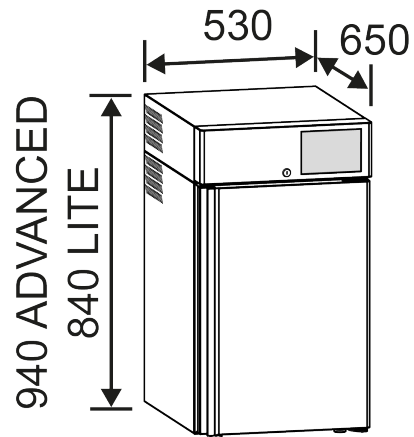

# LR 130 W LITE

COLD THAT CARES  
**evermed**

Color: **White**

Panel: **LITE**

- LED backlit control panel
- Temperature display resolution 0,1°C
- Audible and visual alarms
- Dry contact for alarms signal remoting

## TECHNICAL FEATURES

Product Code	ABB300L
Temperature	0°C / +15°C
Refrigeration Type	Forced air
Defrost Type	Automatic, with heating resistance
Condensate Evaporation	Automatic
Refrigerant Gas	R290
Climatic Class	+16°C / +43°C (T)
External Dimensions (W x D x H mm)	530 x 650 x 840 (LITE) / 940 (ADV)

## STRUCTURAL FEATURES

Structure	Upright
External Material	Anti-bacterial coated steel white colour
Internal Material	Stainless steel 18/10 AISI 304
Insulation Thickness (mm)	40
Insulated Door	Yes
Door Reversibility	Yes
Automatic Door Closure	Yes
Shelves Number	2
Shelf Material	Wire steel with white colour plastic coating
Shelves Dimensions (W x D mm)	397 x 500
Shelf Adjustment Step Range (mm)	82
Maximum Shelf Quantity	-
Drawers with extractable slides	Optional
Drawer Adjustment Step Range (mm)	82