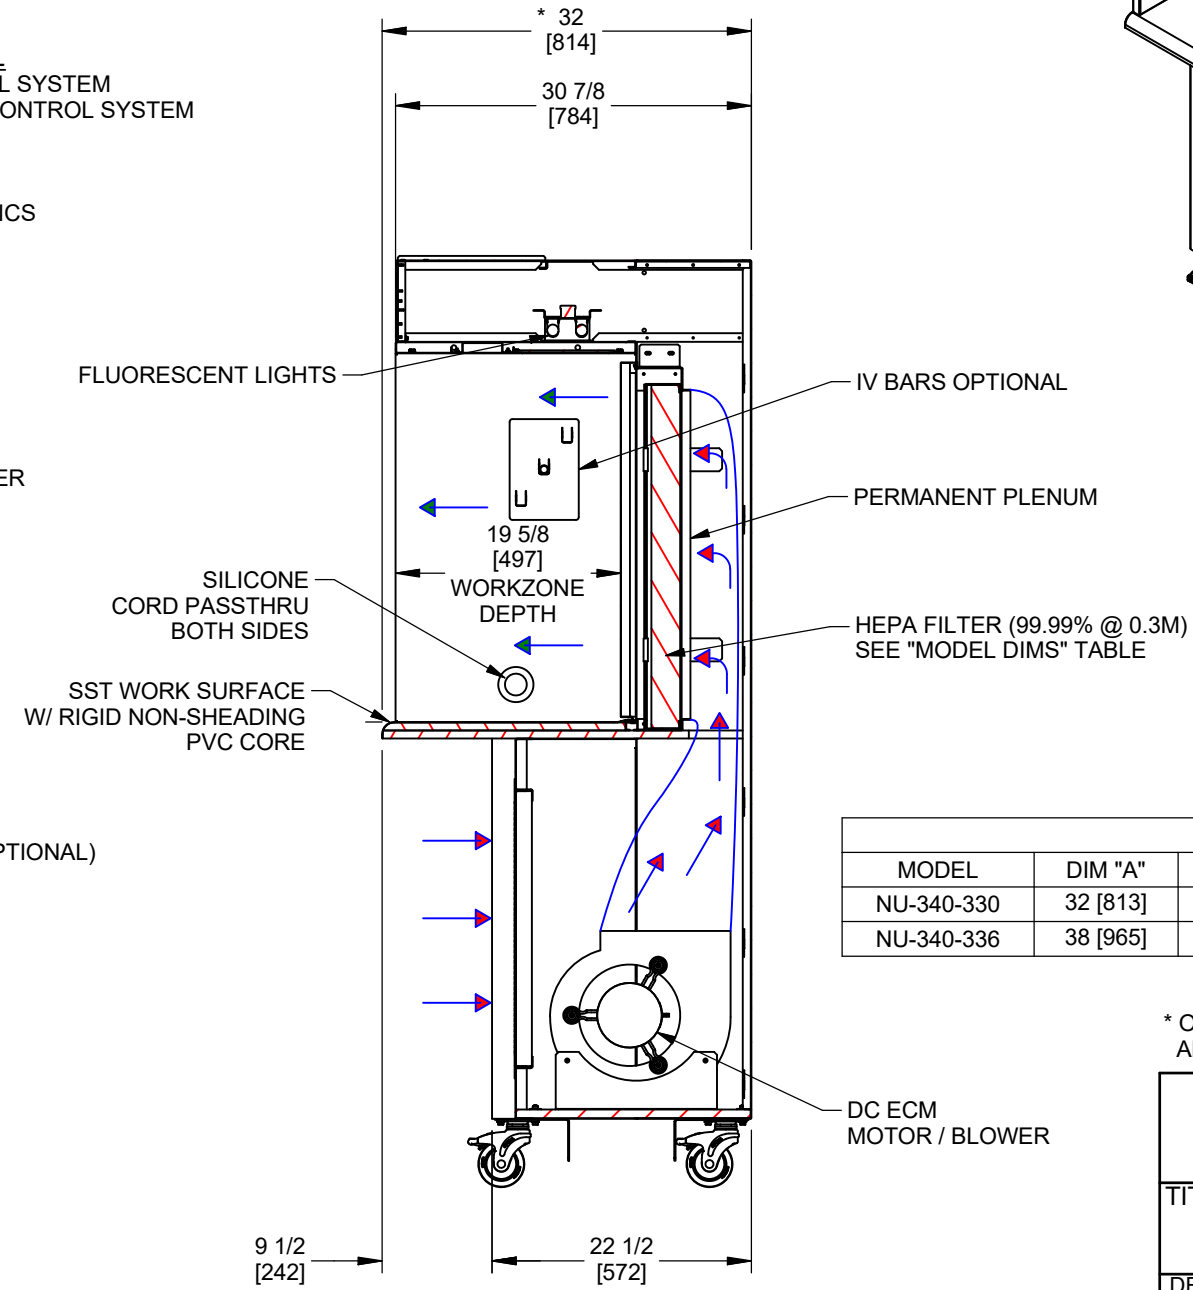

REV	ECO	DESCRIPTION	DATE	DFTM	CHKD
A	13949	RELEASED TO PRODUCTION	1/23/2019	TH	BK

MODEL DIMS			
MODEL	DIM "A"	DIM "B"	HEPA FILTER SIZE
NU-340-330	32 [813]	80 1/2 [2045]	34 [864] X 30 [762] X 3 [76]
NU-340-336	38 [965]	86 1/2 [2197]	34 [864] X 36 [914] X 3 [76]

\* OVERALL DIMENSIONAL TOLERANCE ±1/4" [6.35]  
ALL OTHER DIMENSIONS ±1/8" [3.17]

TITLE NU-340-300 HORIZONTAL AIRFLOW CONSOLE W/ CASTORS			
DFTM TH	DATE 1/23/2019	CHKD BK	SHEET 1 OF 1
DRAWING NUMBER		BCD-20627	
			A

SECTION A-A

INCH  
MILLIMETER