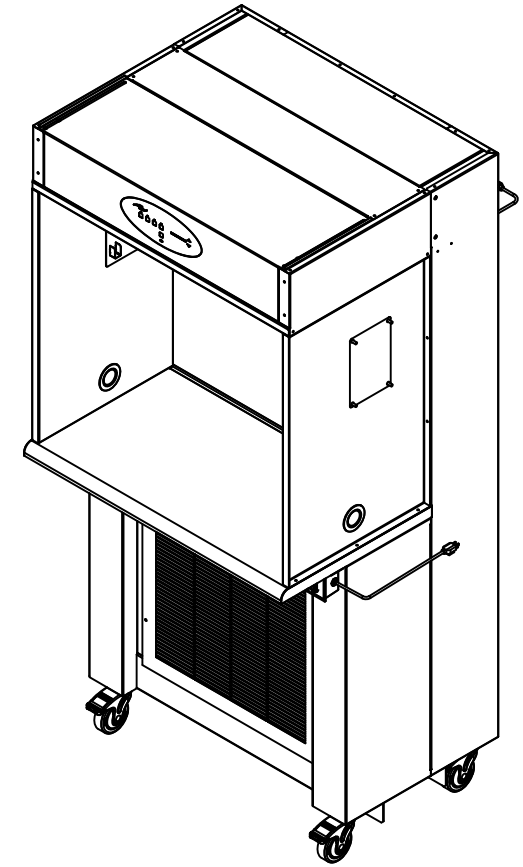

REV	ECO	DESCRIPTION	DATE	DFTM	CHKD
A	13949	RELEASED TO PRODUCTION	1/23/2019	TH	BK

MODEL DIMS			
MODEL	DIM "A"	DIM "B"	HEPA FILTER SIZE
NU-340-330	32 [813]	80 1/2 [2045]	34 [864] X 30 [762] X 3 [76]
NU-340-336	38 [965]	86 1/2 [2197]	34 [864] X 36 [914] X 3 [76]

\* OVERALL DIMENSIONAL TOLERANCE ±1/4" [6.35]  
ALL OTHER DIMENSIONS ±1/8" [3.17]

TITLE NU-340-300 HORIZONTAL AIRFLOW CONSOLE W/ CASTORS			
DFTM TH	DATE 1/23/2019	CHKD BK	SHEET 1 OF 1
DRAWING NUMBER		BCD-20627	
			A