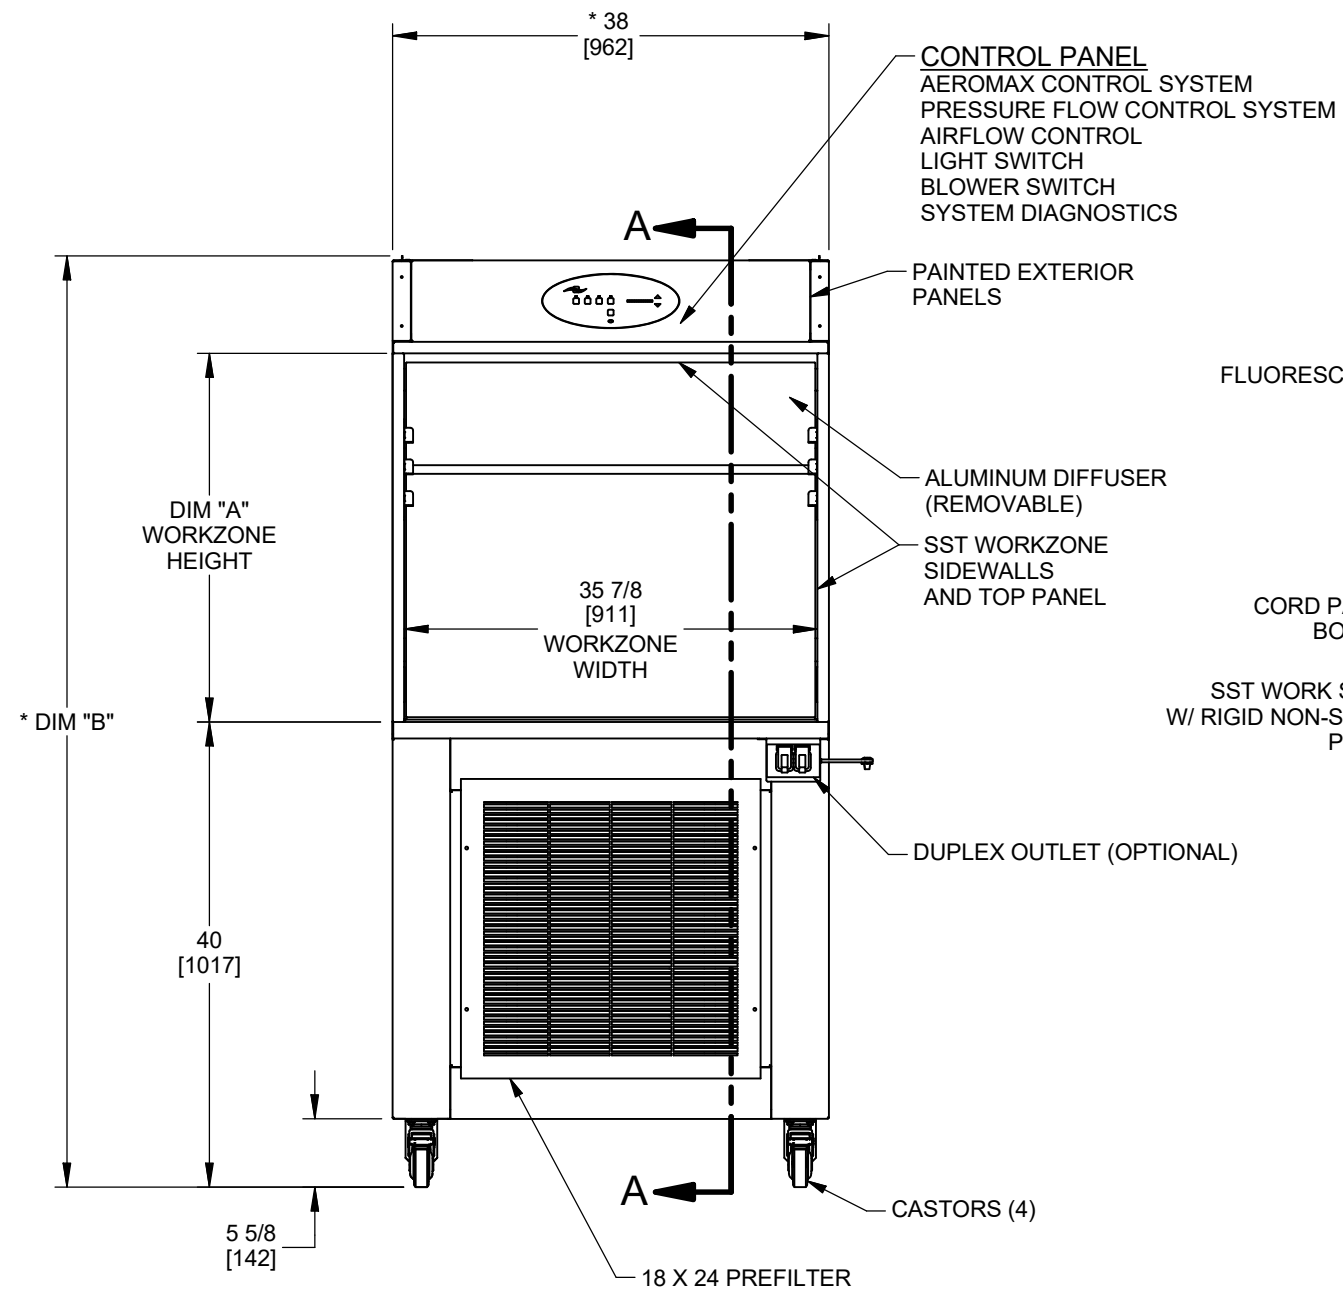

REV	ECO	DESCRIPTION	DATE	DFTM	CHKD
A	13949	RELEASED TO PRODUCTION	1/23/2019	TH	BK

MODEL DIMS			
MODEL	DIM "A"	DIM "B"	HEPA FILTER SIZE
NU-340-330	32 [813]	80 1/2 [2045]	34 [864] X 30 [762] X 3 [76]
NU-340-336	38 [965]	86 1/2 [2197]	34 [864] X 36 [914] X 3 [76]

\* OVERALL DIMENSIONAL TOLERANCE ±1/4" [6.35]  
ALL OTHER DIMENSIONS ±1/8" [3.17]

TITLE NU-340-300 HORIZONTAL AIRFLOW CONSOLE W/ CASTORS			
DFTM TH	DATE 1/23/2019	CHKD BK	SHEET 1 OF 1
DRAWING NUMBER		BCD-20627	
			A

SECTION A-A

INCH  
MILLIMETER