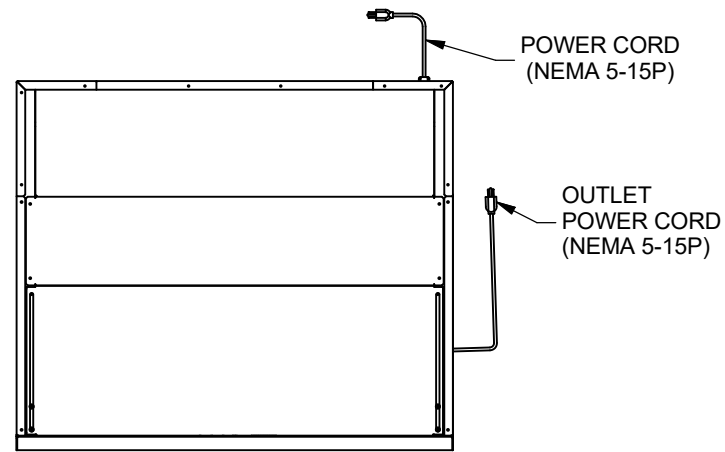

REV	ECO	DESCRIPTION	DATE	DFTM	CHKD
A	13949	RELEASED TO PRODUCTION	1/23/2019	TH	BK

MODEL DIMS			
MODEL	DIM "A"	DIM "B"	HEPA FILTER SIZE
NU-340-330	32 [813]	80 1/2 [2045]	34 [864] X 30 [762] X 3 [76]
NU-340-336	38 [965]	86 1/2 [2197]	34 [864] X 36 [914] X 3 [76]

\* OVERALL DIMENSIONAL TOLERANCE ±1/4" [6.35]  
ALL OTHER DIMENSIONS ±1/8" [3.17]

TITLE NU-340-300 HORIZONTAL AIRFLOW CONSOLE W/ CASTORS			
DFTM TH	DATE 1/23/2019	CHKD BK	SHEET 1 OF 1
DRAWING NUMBER		BCD-20627	
			A

SECTION A-A

INCH  
MILLIMETER