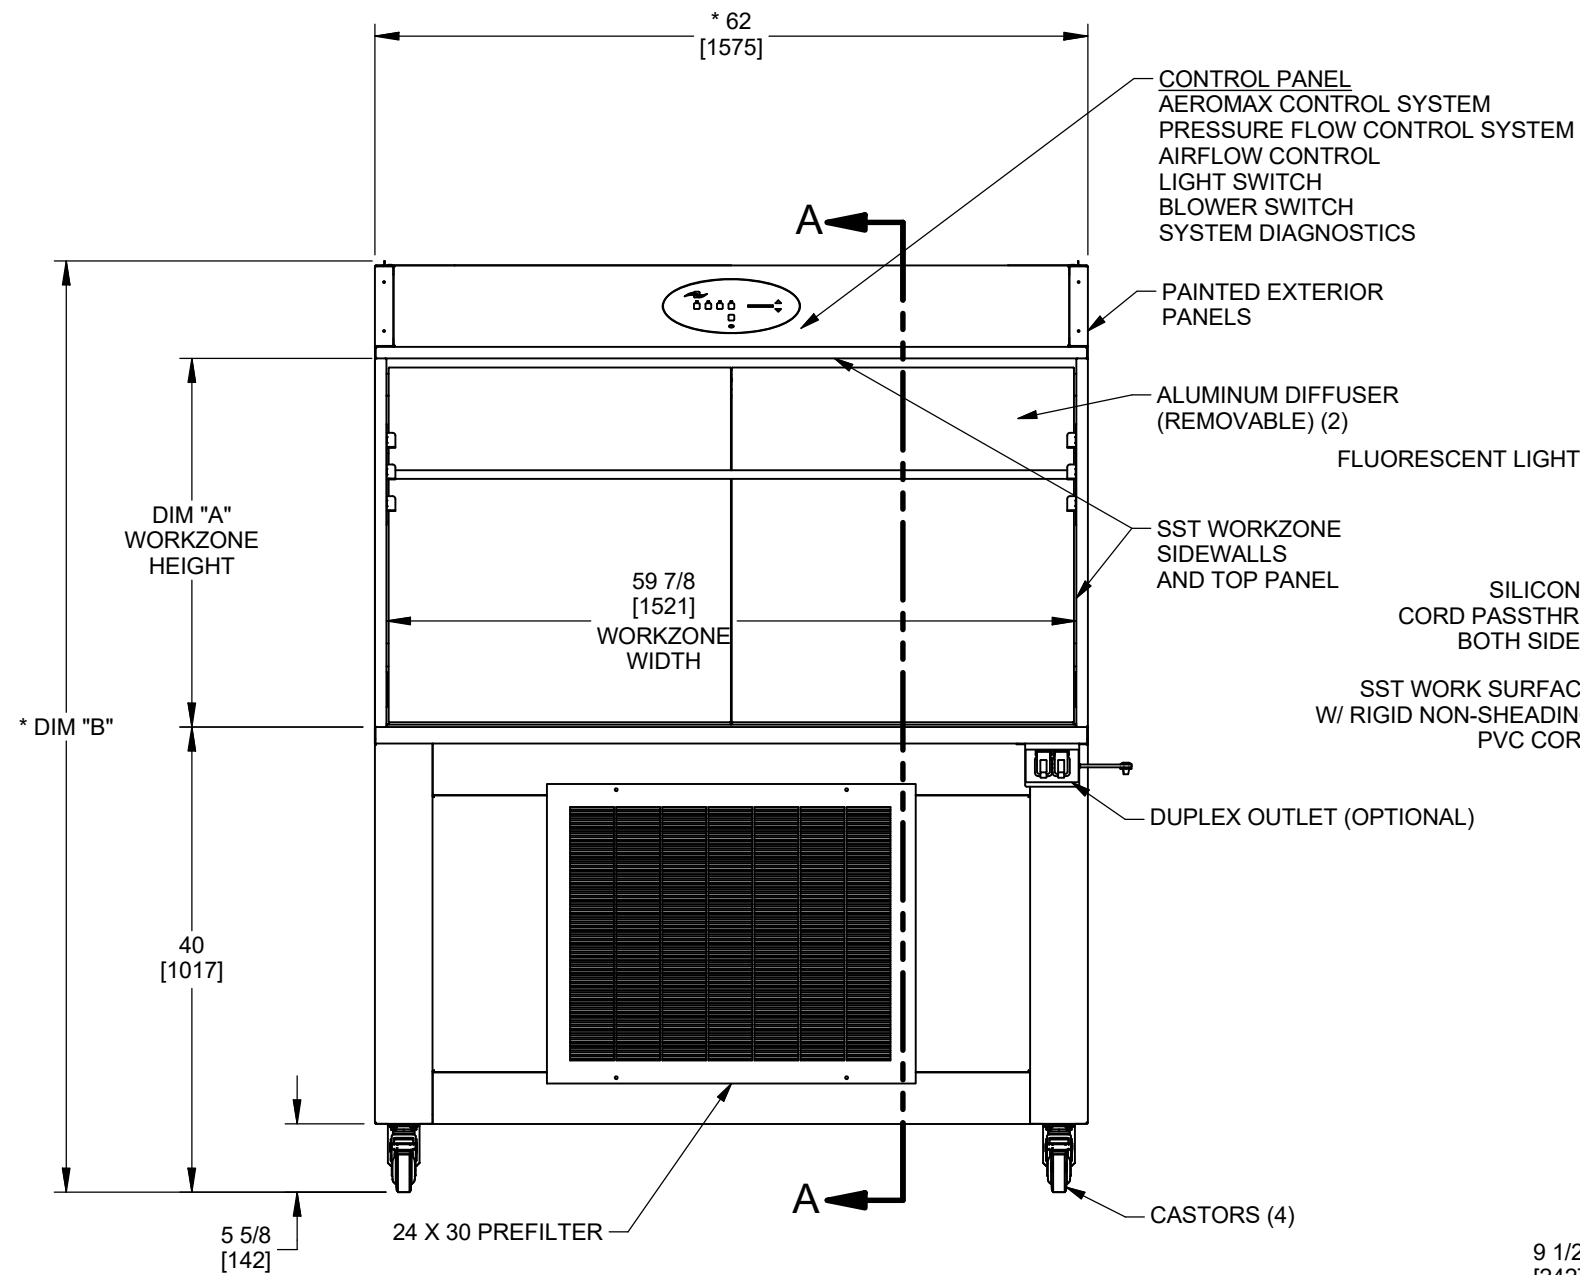

REV	ECO	DESCRIPTION	DATE	DFTM	CHKD
A	13949	RELEASED TO PRODUCTION	1/23/2019	TH	BK

MODEL DIMS			
MODEL	DIM "A"	DIM "B"	HEPA FILTER SIZE
NU-340-530	32 [813]	80 1/2 [2045]	58 [1473] X 30 [762] X 3 [76]
NU-340-536	38 [965]	86 1/2 [2197]	58 [1473] X 36 [914] X 3 [76]

\* OVERALL DIMENSIONAL TOLERANCE ±1/4" [6.35]  
ALL OTHER DIMENSIONS ±1/8" [3.17]

TITLE NU-340-500 HORIZONTAL AIRFLOW CONSOLE W/ CASTORS					
DFTM TH	DATE 1/23/2019	CHKD BK	SHEET 1	OF 1	
DRAWING NUMBER		BCD-20629		A	

SECTION A-A

INCH  
MILLIMETER