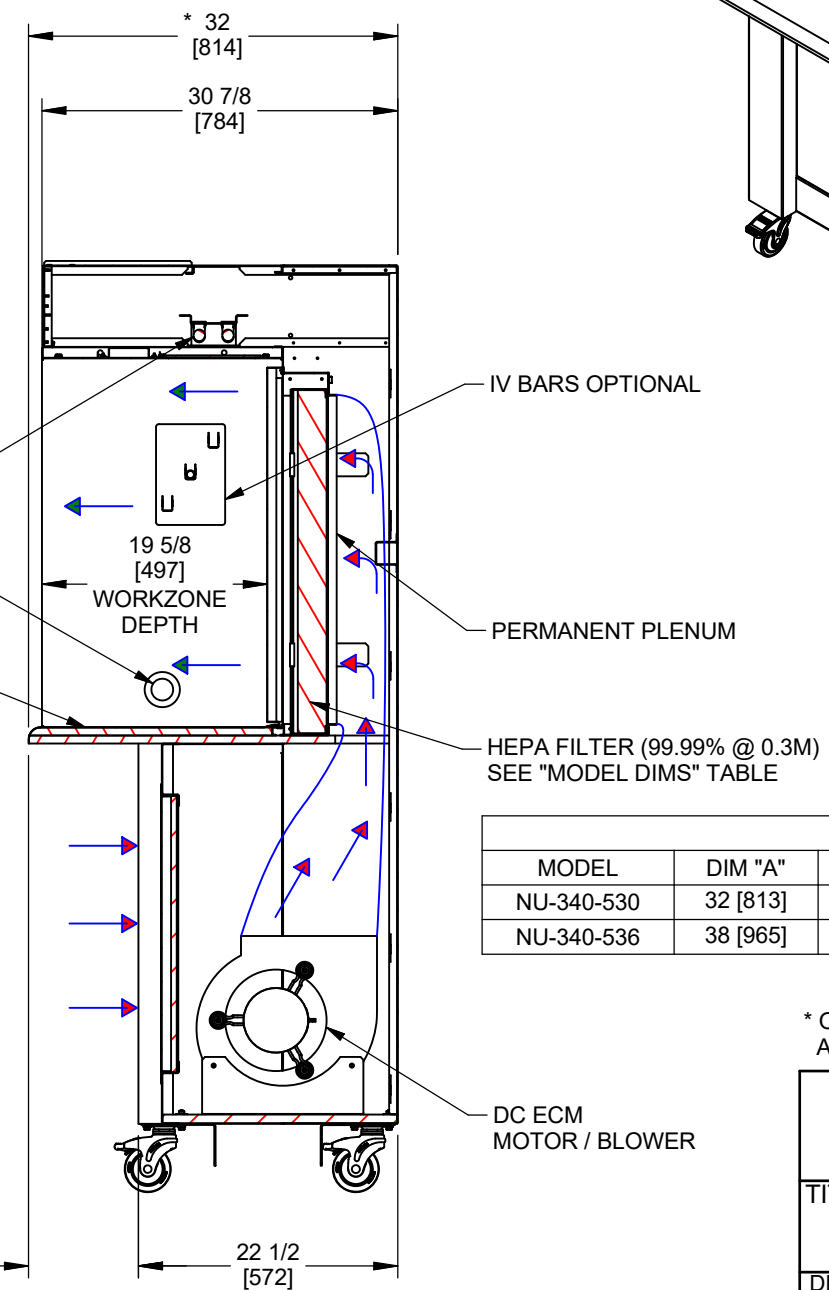

REV	ECO	DESCRIPTION	DATE	DFTM	CHKD
A	13949	RELEASED TO PRODUCTION	1/23/2019	TH	BK

MODEL DIMS			
MODEL	DIM "A"	DIM "B"	HEPA FILTER SIZE
NU-340-530	32 [813]	80 1/2 [2045]	58 [1473] X 30 [762] X 3 [76]
NU-340-536	38 [965]	86 1/2 [2197]	58 [1473] X 36 [914] X 3 [76]

\* OVERALL DIMENSIONAL TOLERANCE ±1/4" [6.35]  
ALL OTHER DIMENSIONS ±1/8" [3.17]

TITLE NU-340-500 HORIZONTAL AIRFLOW CONSOLE W/ CASTORS					
DFTM TH	DATE 1/23/2019	CHKD BK	SHEET 1	OF 1	
DRAWING NUMBER		BCD-20629		A	

SECTION A-A

INCH  
MILLIMETER