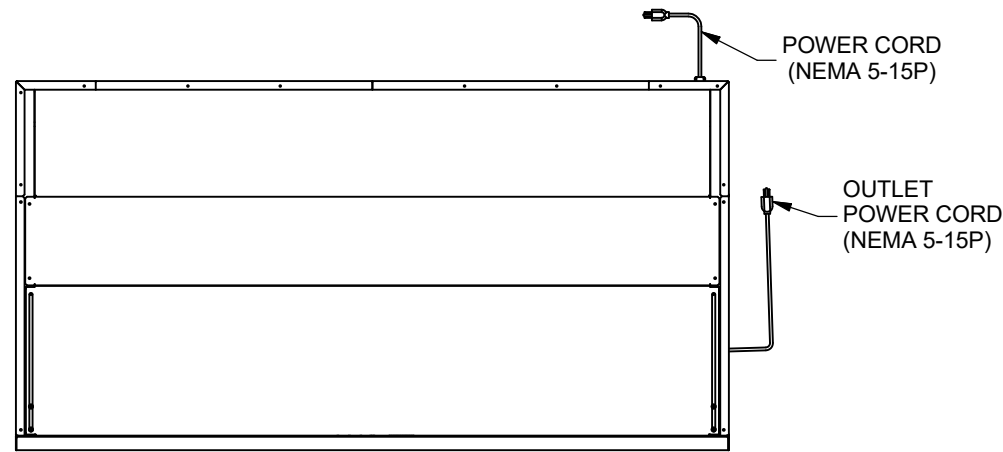

REV	ECO	DESCRIPTION	DATE	DFTM	CHKD
A	13949	RELEASED TO PRODUCTION	1/23/2019	TH	BK

MODEL DIMS			
MODEL	DIM "A"	DIM "B"	HEPA FILTER SIZE
NU-340-530	32 [813]	80 1/2 [2045]	58 [1473] X 30 [762] X 3 [76]
NU-340-536	38 [965]	86 1/2 [2197]	58 [1473] X 36 [914] X 3 [76]

\* OVERALL DIMENSIONAL TOLERANCE ±1/4" [6.35]  
ALL OTHER DIMENSIONS ±1/8" [3.17]

TITLE NU-340-500 HORIZONTAL AIRFLOW CONSOLE W/ CASTORS					
DFTM TH	DATE 1/23/2019	CHKD BK	SHEET 1	OF 1	
DRAWING NUMBER		BCD-20629		A	