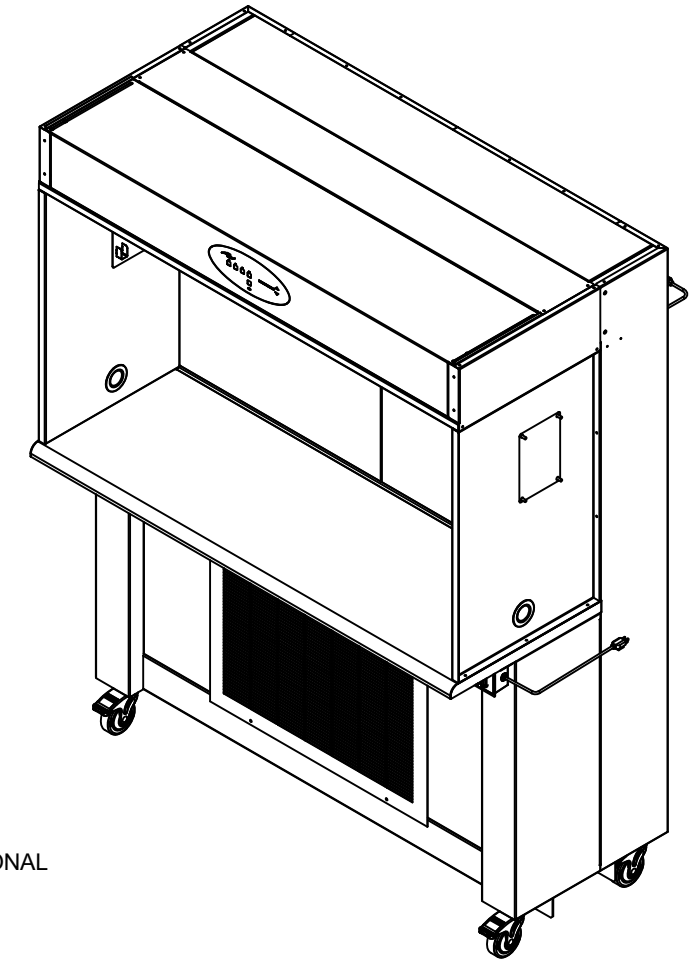

REV	ECO	DESCRIPTION	DATE	DFTM	CHKD
A	13949	RELEASED TO PRODUCTION	1/23/2019	TH	BK

MODEL DIMS			
MODEL	DIM "A"	DIM "B"	HEPA FILTER SIZE
NU-340-530	32 [813]	80 1/2 [2045]	58 [1473] X 30 [762] X 3 [76]
NU-340-536	38 [965]	86 1/2 [2197]	58 [1473] X 36 [914] X 3 [76]

\* OVERALL DIMENSIONAL TOLERANCE ±1/4" [6.35]  
ALL OTHER DIMENSIONS ±1/8" [3.17]

TITLE NU-340-500 HORIZONTAL AIRFLOW CONSOLE W/ CASTORS					
DFTM TH	DATE 1/23/2019	CHKD BK	SHEET 1	OF 1	
DRAWING NUMBER		BCD-20629		A	