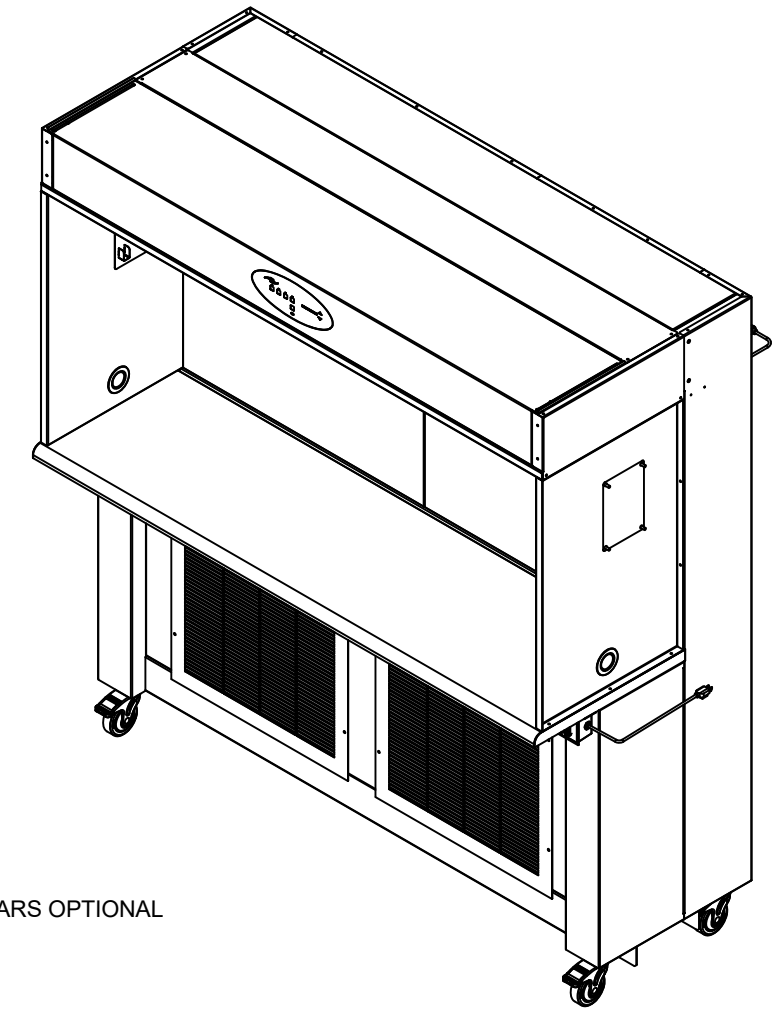

REV	ECO	DESCRIPTION	DATE	DFTM	CHKD
A	13949	RELEASED TO PRODUCTION	1/23/2019	TH	BK

MODEL DIMS			
MODEL	DIM "A"	DIM "B"	HEPA FILTER SIZE
NU-340-630	32 [813]	80 1/2 [2045]	70 [1778] X 30 [762] X 3 [76]

* OVERALL DIMENSIONAL TOLERANCE ±1/4" [6.35]
ALL OTHER DIMENSIONS ±1/8" [3.17]

TITLE NU-340-600 HORIZONTAL AIRFLOW CONSOLE W/ CASTORS			
DFTM TH	DATE 1/23/2019	CHKD BK	SHEET 1 OF 1
DRAWING NUMBER BCD-20630		A	

SECTION A-A

INCH
MILLIMETER