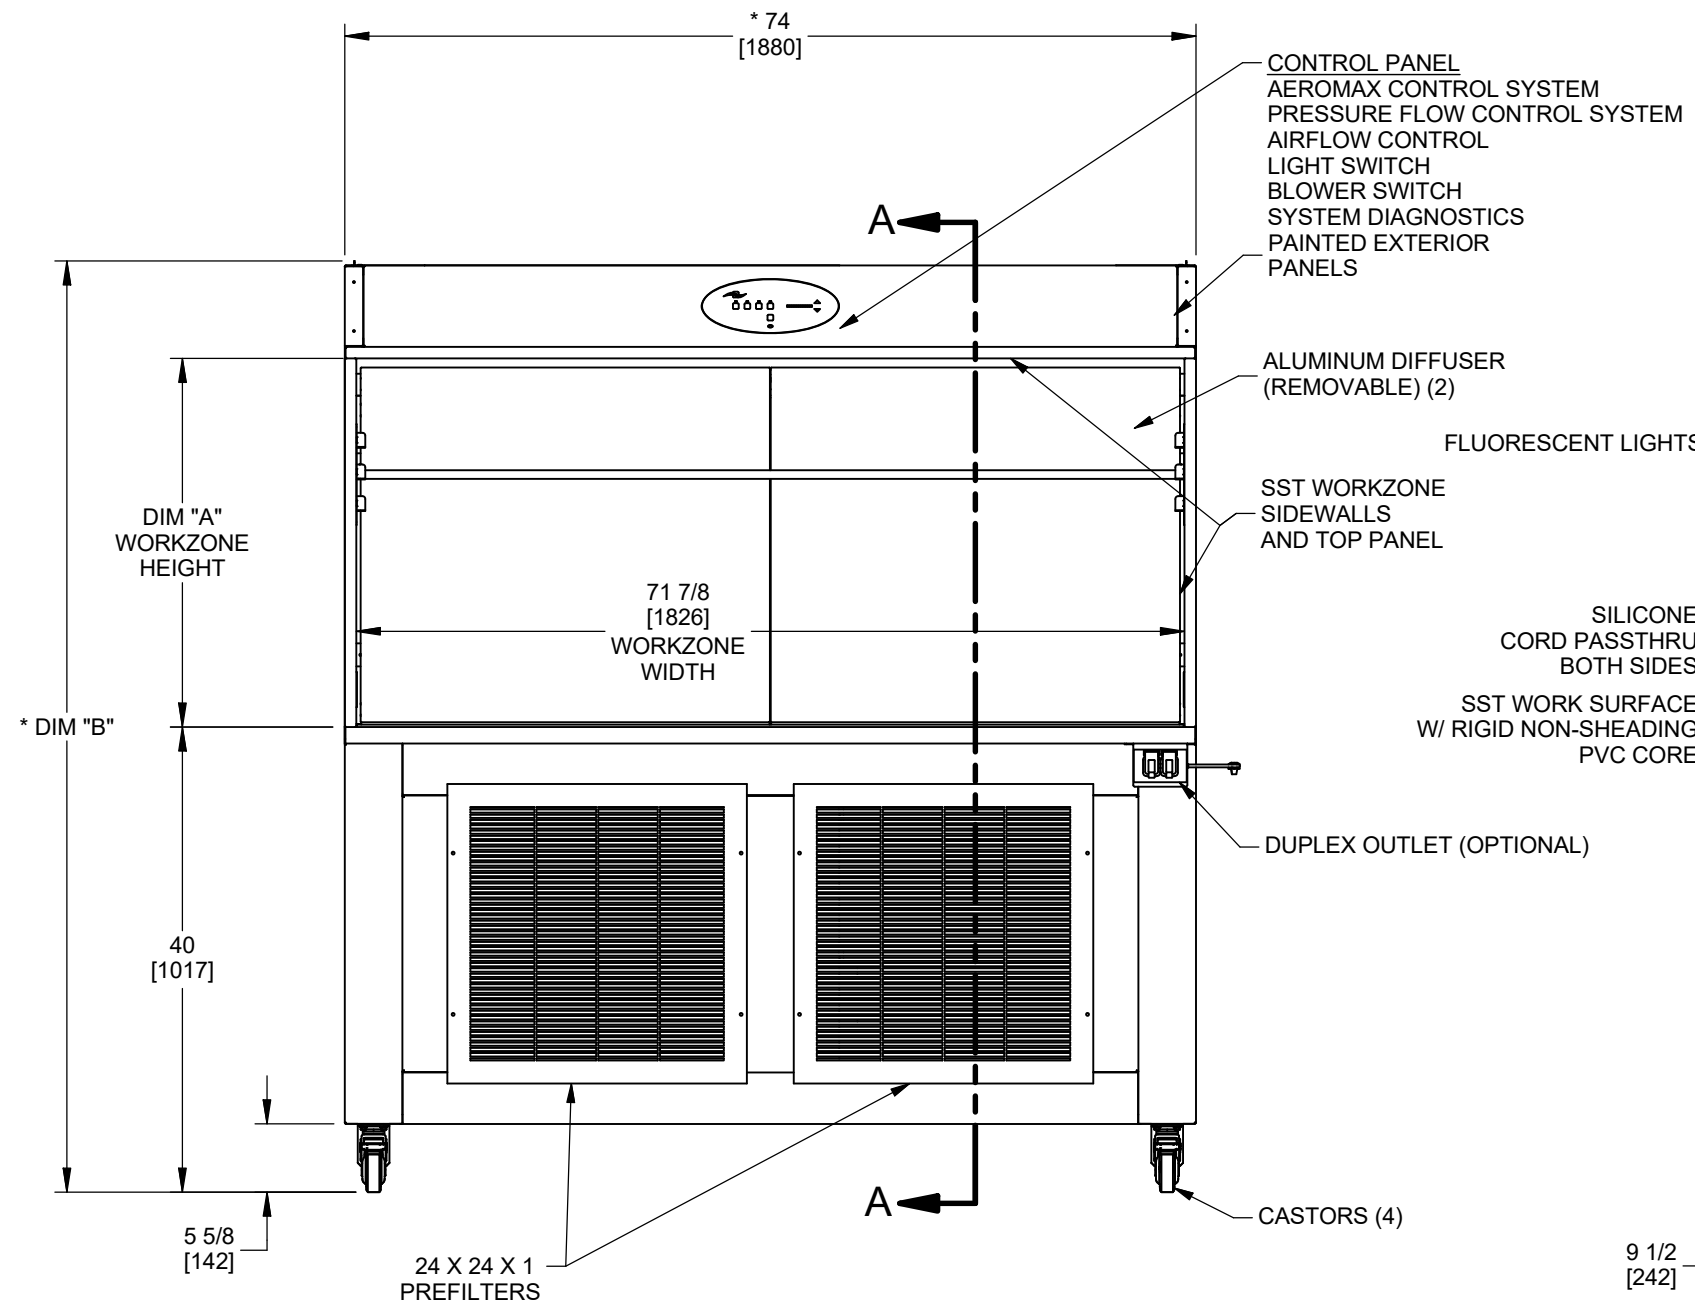

REV	ECO	DESCRIPTION	DATE	DFTM	CHKD
A	13949	RELEASED TO PRODUCTION	1/23/2019	TH	BK

MODEL DIMS			
MODEL	DIM "A"	DIM "B"	HEPA FILTER SIZE
NU-340-630	32 [813]	80 1/2 [2045]	70 [1778] X 30 [762] X 3 [76]

* OVERALL DIMENSIONAL TOLERANCE ±1/4" [6.35]
ALL OTHER DIMENSIONS ±1/8" [3.17]

TITLE NU-340-600 HORIZONTAL AIRFLOW CONSOLE W/ CASTORS			
DFTM TH	DATE 1/23/2019	CHKD BK	SHEET 1 OF 1
DRAWING NUMBER BCD-20630		A	

SECTION A-A

INCH
MILLIMETER