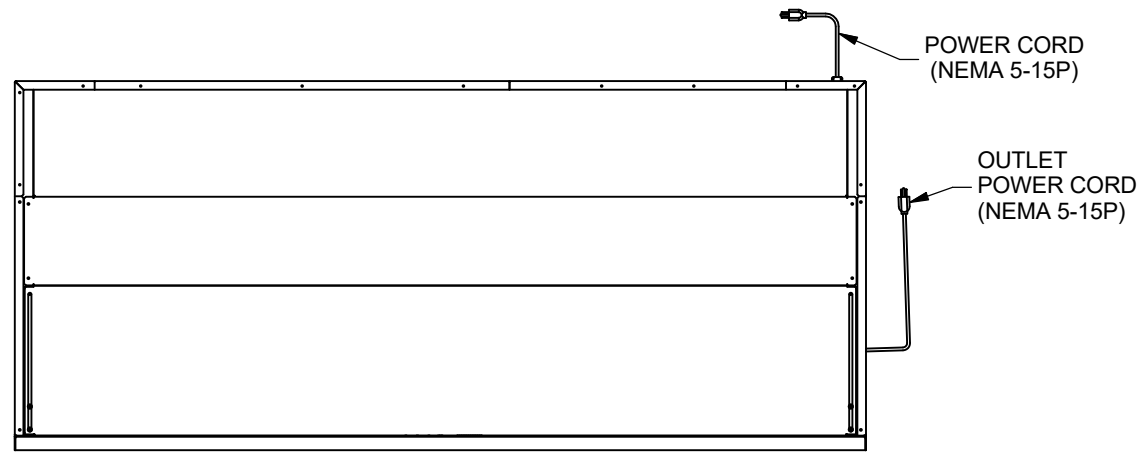

REV	ECO	DESCRIPTION	DATE	DFTM	CHKD
A	13949	RELEASED TO PRODUCTION	1/23/2019	TH	BK

MODEL DIMS			
MODEL	DIM "A"	DIM "B"	HEPA FILTER SIZE
NU-340-630	32 [813]	80 1/2 [2045]	70 [1778] X 30 [762] X 3 [76]

* OVERALL DIMENSIONAL TOLERANCE ±1/4" [6.35]
ALL OTHER DIMENSIONS ±1/8" [3.17]

TITLE NU-340-600 HORIZONTAL AIRFLOW CONSOLE W/ CASTORS			
DFTM TH	DATE 1/23/2019	CHKD BK	SHEET 1 OF 1
DRAWING NUMBER BCD-20630		A	

SECTION A-A

INCH
MILLIMETER