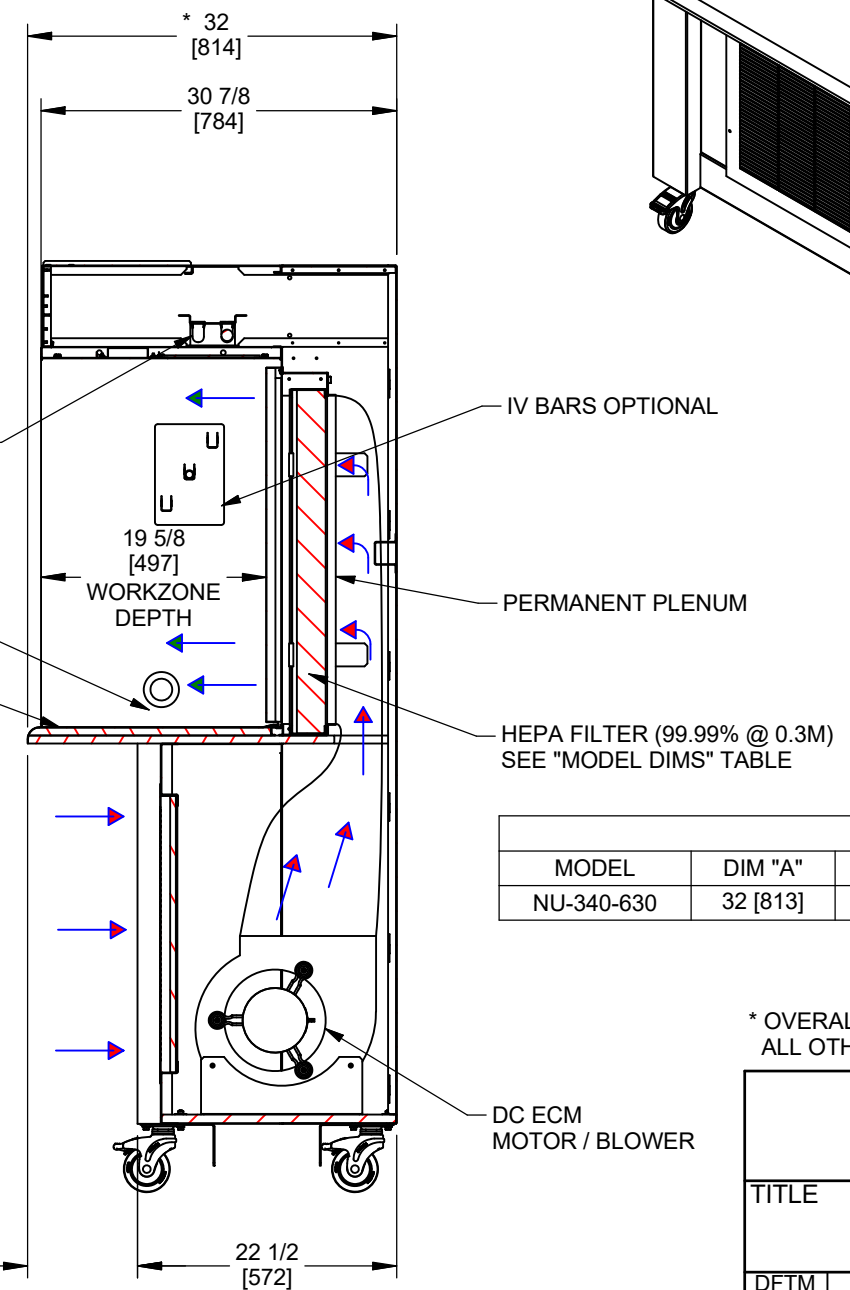

REV	ECO	DESCRIPTION	DATE	DFTM	CHKD
A	13949	RELEASED TO PRODUCTION	1/23/2019	TH	BK

MODEL DIMS			
MODEL	DIM "A"	DIM "B"	HEPA FILTER SIZE
NU-340-630	32 [813]	80 1/2 [2045]	70 [1778] X 30 [762] X 3 [76]

* OVERALL DIMENSIONAL TOLERANCE ±1/4" [6.35]
ALL OTHER DIMENSIONS ±1/8" [3.17]

TITLE NU-340-600 HORIZONTAL AIRFLOW CONSOLE W/ CASTORS			
DFTM TH	DATE 1/23/2019	CHKD BK	SHEET 1 OF 1
DRAWING NUMBER BCD-20630		A	

SECTION A-A

INCH
MILLIMETER